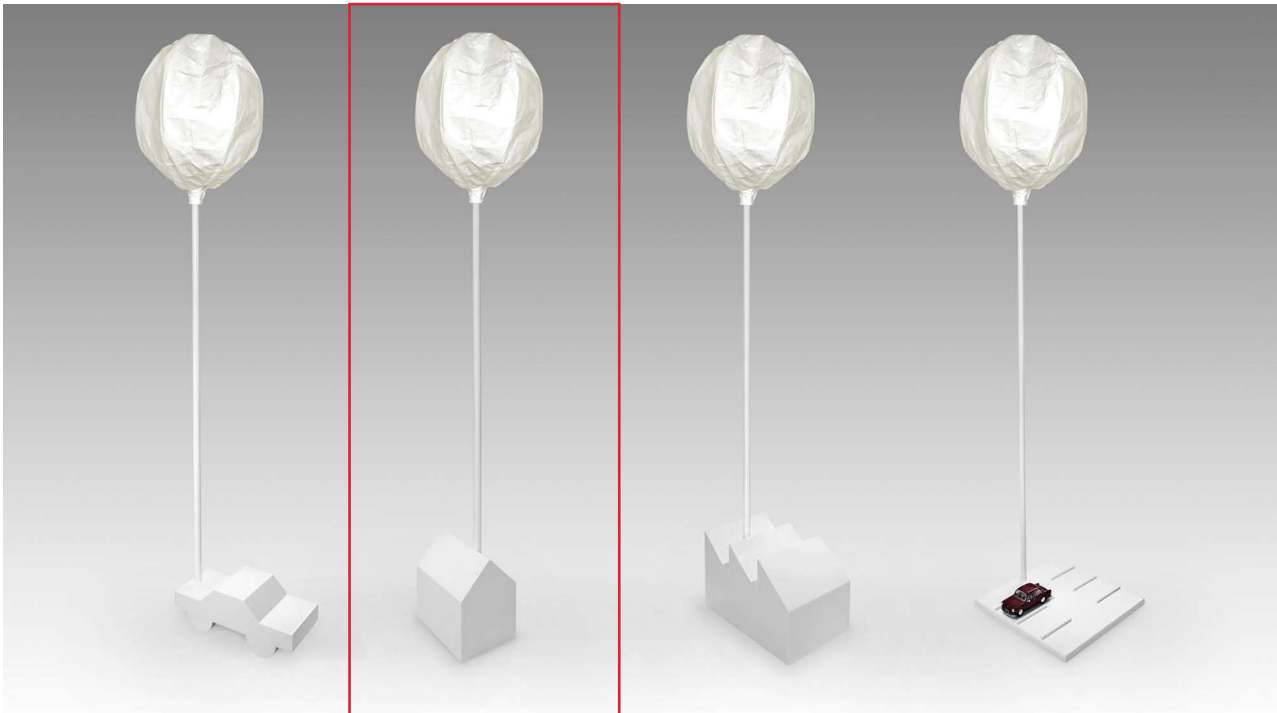

SMOKE HOUSE

Design: Bevk Perović Arhitekti

Floor lamp

100% recyclable, 100% ironic, 100% iconic

Prototypical elements of suburbia transformed into central elements: icons for our homes.

The Smoke collection is a series of floor lamps based on scaled-down prototypical elements of suburbia – the factory, the car, the parking lot, the house – isolated from their natural context and transformed into iconic additions for the home or office, belching "smoke", illuminating spaces and more. Floor lamps meant to light up living and working environments – to be useful and critical simultaneously – comment on our everyday lives, surrounded by pollution and consumption.

They're big enough to be used in both private and public spaces and are able to function independently or in combination in groups as small urban designs, emitting light through recyclable and easy-to-maintain Tyvek® "smoke" shapes.

Material: computer-cut and welded metal, Tyvek® diffuser, Velcro®

Colours: off-white, dust blue, dirty yellow, drab olive, musty gray,

Specifications

Light source	Compact Fluorescent Lamp 1x 45W, E27
Code	V01013 5203 / off-white V01013 5403 / dust blue V01013 5503 / dirty yellow V01013 5803 / drab olive V01013 5903 / musty grey
Typology	floor lamp
Light emission	diffused
Class	⊕
Installation	▽
IP rating	IP20
Certificate	CE ISO 9001