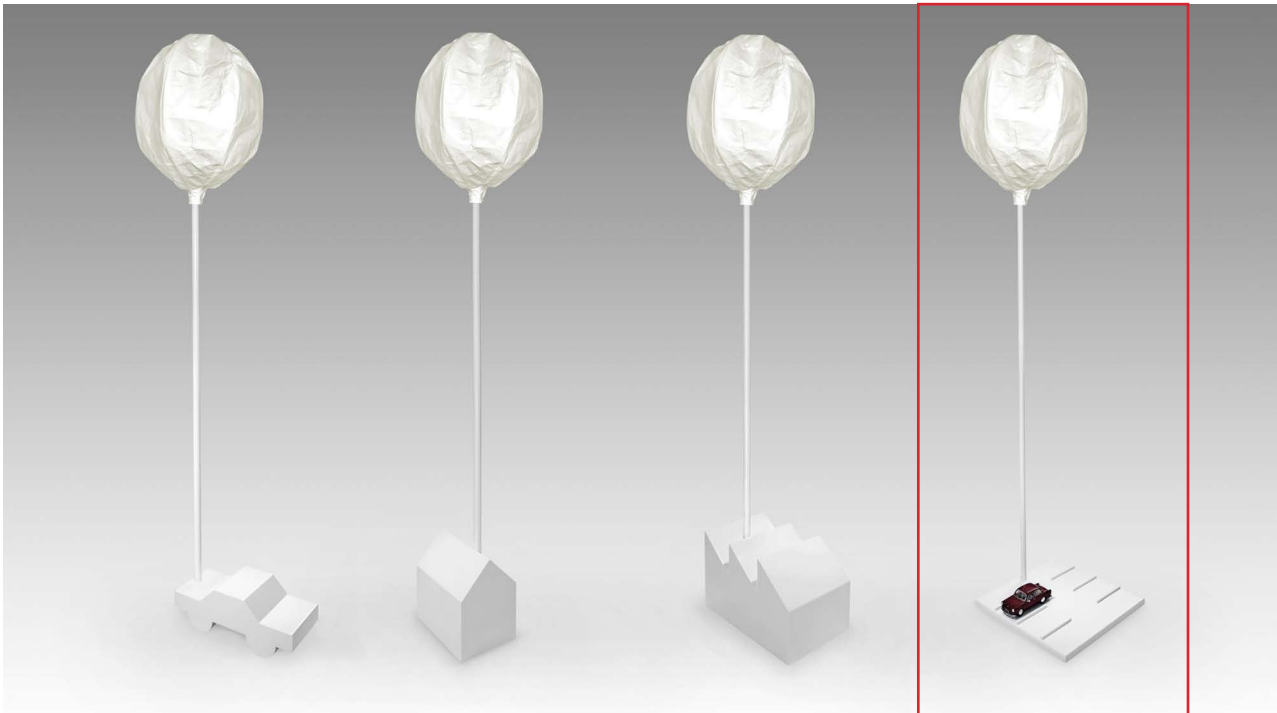

SMOKE PARKING LOT

Design: Bevk Perović Arhitekti

Floor lamp

100% recyclable, 100% ironic, 100% iconic

Prototypical elements of suburbia transformed into central elements: icons for our homes.

The Smoke collection is a series of floor lamps based on scaled-down prototypical elements of suburbia – the factory, the car, the parking lot, the house – isolated from their natural context and transformed into iconic additions for the home or office, belching "smoke", illuminating spaces and more. Floor lamps meant to light up living and working environments – to be useful and critical simultaneously – comment on our everyday lives, surrounded by pollution and consumption.

They're big enough to be used in both private and public spaces and are able to function independently or in combination in groups as small urban designs, emitting light through recyclable and easy-to-maintain Tyvek® "smoke" shapes.

Material: computer-cut and welded metal, Tyvek® diffuser, Velcro®

Colours: off-white, dust blue, dirty yellow, drab olive, musty gray,

Vertigo Bird

Tržaška cesta 222
1000 Ljubljana, Slovenija
t: +386 1 256 21 74
f: +386 1 423 50 25
vertigo@vertigo-bird.com
www.vertigo-bird.com

Specifications

Light source	Compact Fluorescent Lamp 1x 45W, E27
Code	V01013 5204 / off-white V01013 5404 / dust blue V01013 5504 / dirty yellow V01013 5804 / drab olive V01013 5904 / musty grey
Typology	floor lamp
Light emission	diffused
Class	⊕
Installation	▽
IP rating	IP20
Certificate	CE ISO 9001