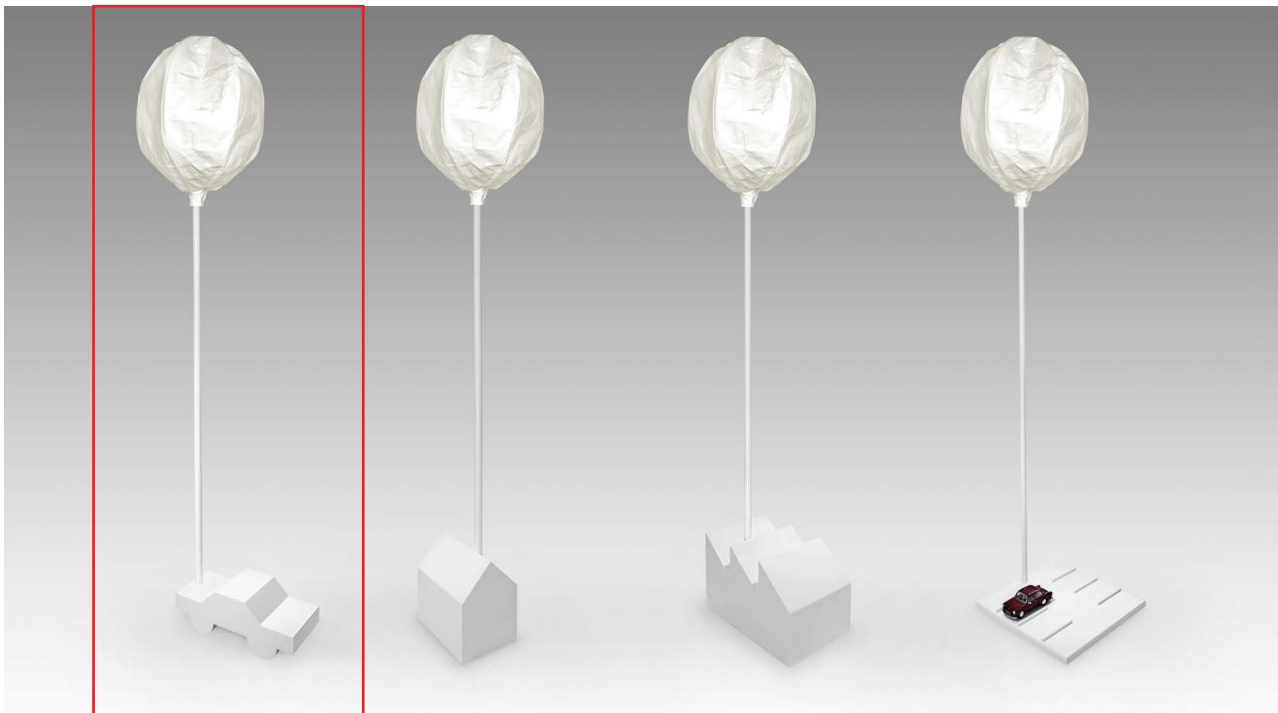

# SMOKE CAR

Design: Bevk Perović Arhitekti

## Floor lamp

100% recyclable, 100% ironic, 100% iconic

Prototypical elements of suburbia transformed into central elements: icons for our homes.

The Smoke collection is a series of floor lamps based on scaled-down prototypical elements of suburbia - the factory, the car, the parking lot, the house - isolated from their natural context and transformed into iconic additions for the home or office, belching "smoke", illuminating spaces and more. Floor lamps meant to light up living and working environments - to be useful and critical simultaneously - comment on our everyday lives, surrounded by pollution and consumption.