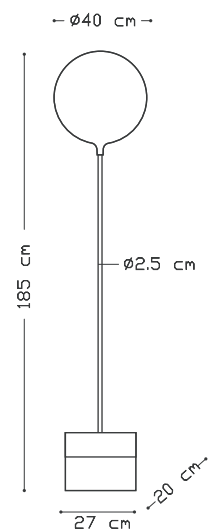

VERTIGO
BIRD

Vertigo Bird

Tržaška cesta 222
1000 Ljubljana, Slovenija
t: +386 1 256 21 74
f: +386 1 423 50 25
vertigo@vertigo-bird.com
www.vertigo-bird.com