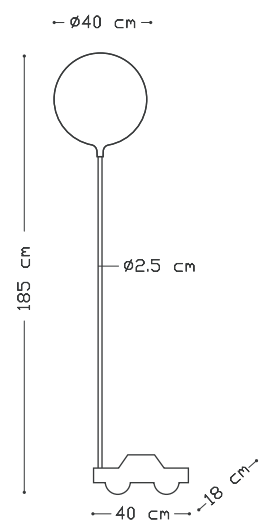

## Specifications

Light source	Compact Fluorescent Lamp 1x 45W, E27
Code	V01013 5201 / off-white V01013 5401 / dust blue V01013 5501 / dirty yellow V01013 5801 / drab olive V01013 5901 / musty grey
Typology	floor lamp
Light emission	diffused
Class	⊕
Installation	▽
IP rating	IP20
Certificate	CE ISO 9001