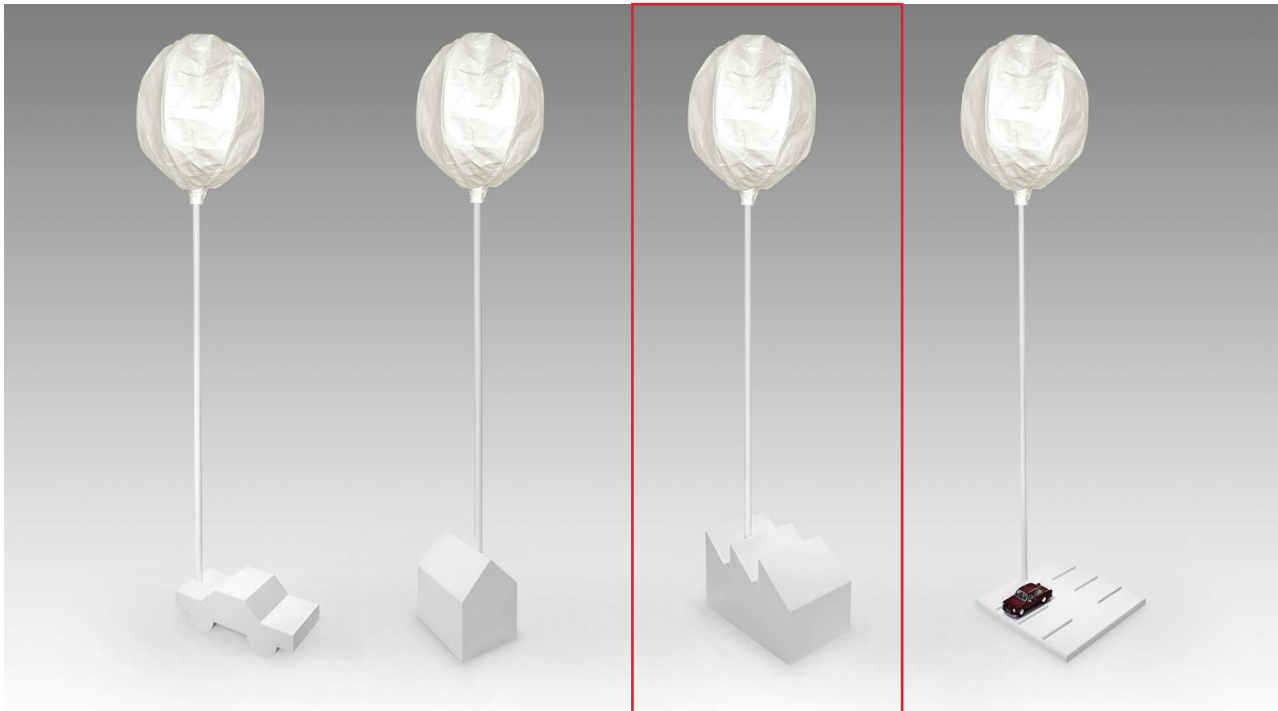

SMOKE FACTORY

Design: Bevk Perović Arhitekti

Floor lamp

100% recyclable, 100% ironic, 100% iconic

Prototypical elements of suburbia transformed into central elements: icons for our homes.

The Smoke collection is a series of floor lamps based on scaled-down prototypical elements of suburbia – the factory, the car, the parking lot, the house – isolated from their natural context and transformed into iconic additions for the home or office, belching "smoke", illuminating spaces and more. Floor lamps meant to light up living and working environments – to be useful and critical simultaneously – comment on our everyday lives, surrounded by pollution and consumption.

They're big enough to be used in both private and public spaces and are able to function independently or in combination in groups as small urban designs, emitting light through recyclable and easy-to-maintain Tyvek® "smoke" shapes.

Material: computer-cut and welded metal, Tyvek® diffuser, Velcro®

Colours: off-white, dust blue, dirty yellow, drab olive, musty gray,

Specifications

Light source	Compact Fluorescent Lamp 1x 45W, E27
Code	V01013 5202 / off-white V01013 5402 / dust blue V01013 5502 / dirty yellow V01013 5802 / drab olive V01013 5902 / musty grey
Typology	floor lamp
Light emission	diffused
Class	⊕
Installation	▽
IP rating	IP20
Certificate	CE ISO 9001