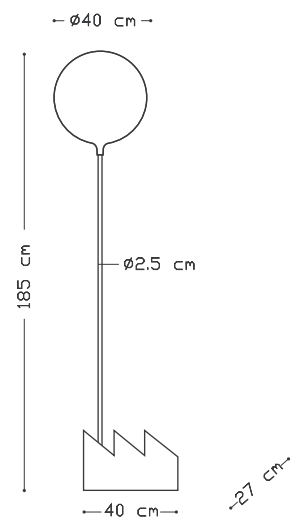

Vertigo Bird

Tržaška cesta 222
1000 Ljubljana, Slovenija
t: +386 1 256 21 74
f: +386 1 423 50 25
vertigo@vertigo-bird.com
www.vertigo-bird.com